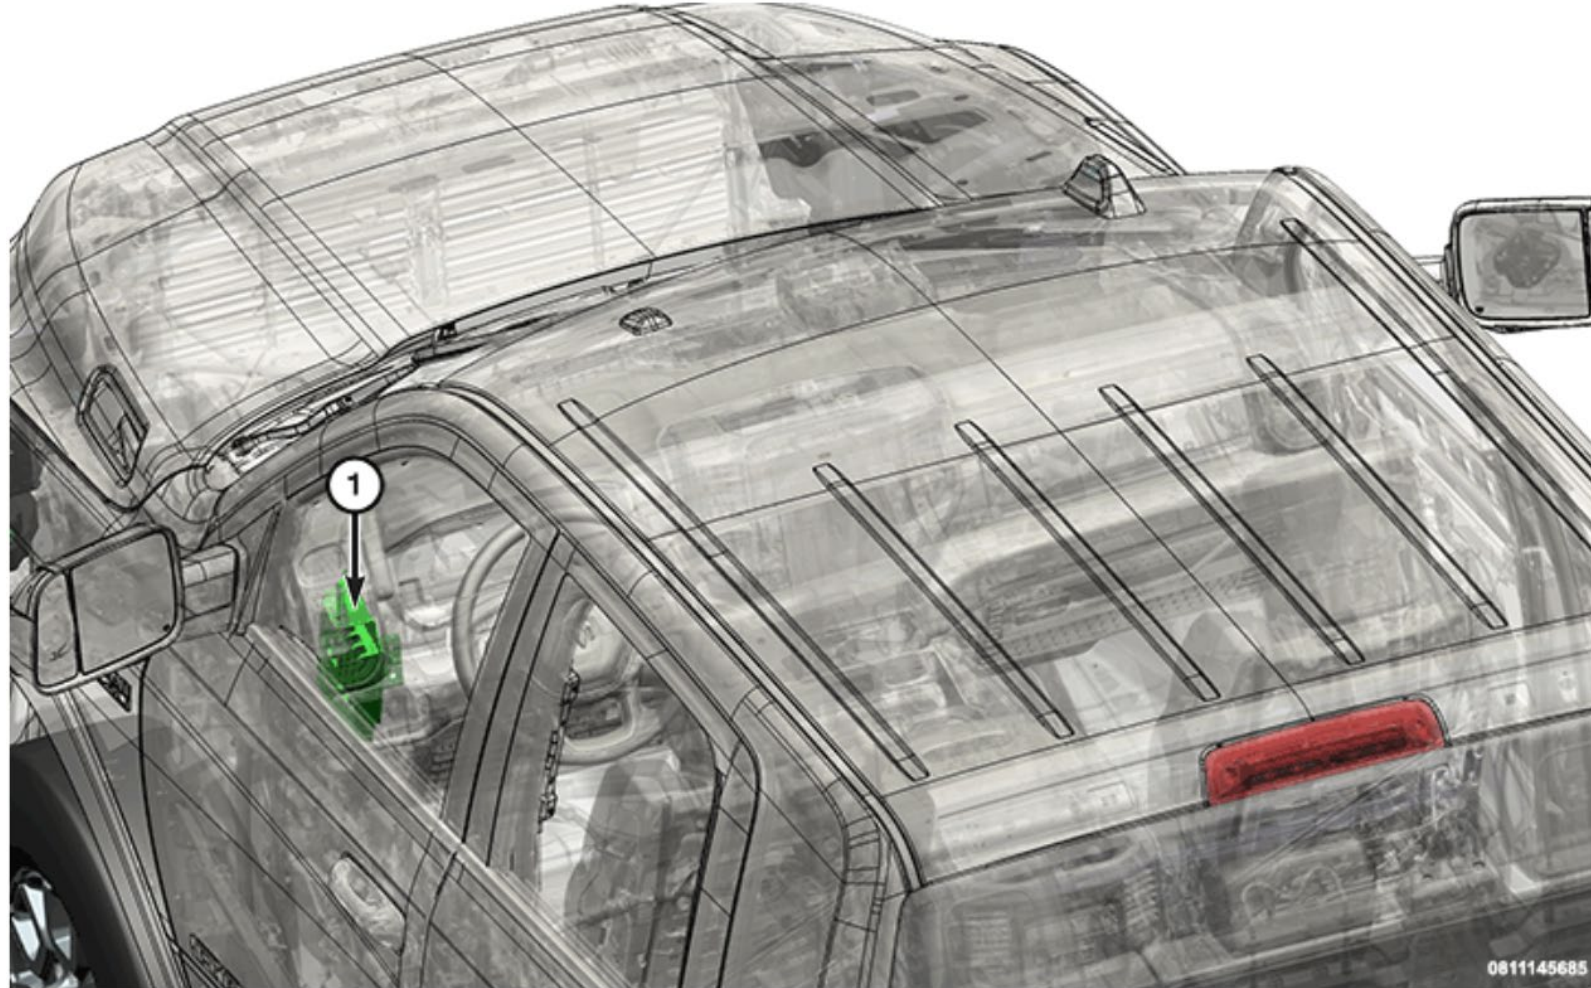

ANC vs Amplifier

- Amp is larger/Black
- ANC is small/Silver
- Amp has 3 plugs
- ANC has 2 plugs

ANC / Amp Location 2019+ RAM 1500

ANC / Amp Location 2019+ RAM 2500/3500

Under Driver Dash

ANC / Amp Location Jeep Cherokee

ANC / Amp Location Chrysler Pacifica

ANC Location 2015-2016 Grand Cherokee

Behind Right Quarter Trim Panel